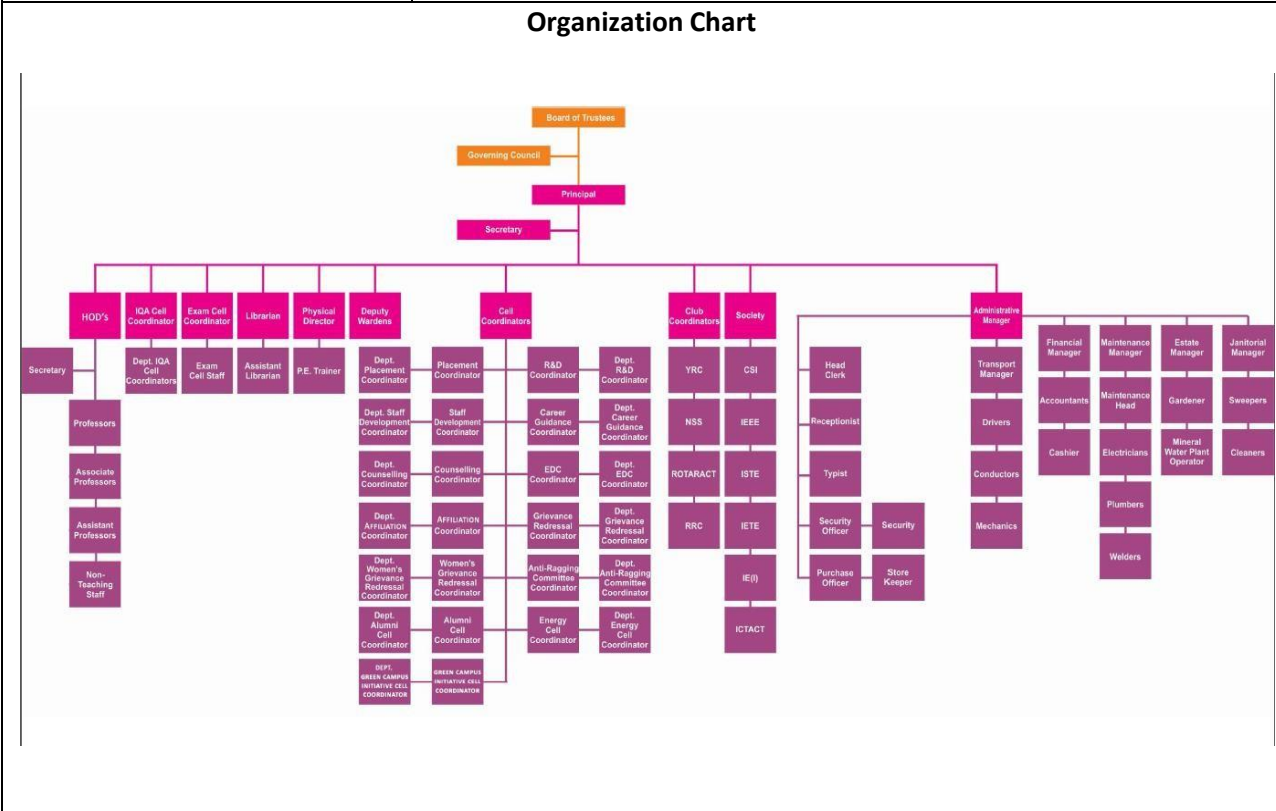

Details of the Principal	
Name of the Principal	Dr.P.Raveendran
Exact Designation	Principal
Phone Number	9442722810
Email	Inpraveendran@yahoo.co.in
Highest Degree	Ph.D.
Field of Specialization	Mechanical Engineering

Student Feedback Mechanism on Institutional Governance/Faculty Performance	
Yes	Available
Grievance Redressal Mechanism for Faculty, Staff and Students	
Yes	Available

Course Details	
Name of the Course	Intake Details
BE - Computer Science & Engineering	60
BE – Electrical & Electronics Engineering	60
BE – Mechanical Engineering	120
ME – Computer Science & Engineering	24
ME – Embedded System Technologies	24
ME – Structural Engineering	24
ME – Power Systems Engineering	24
ME – Engineering Design	24

Teaching Staff	
Civil Engineering	http://www.maietpdk.org/civil
Computer Science & Engineering	http://www.maietpdk.org/cse
Electronics & Communication Engineering	http://www.maietpdk.org/ece
Electrical & Electronics Engineering	http://www.maietpdk.org/eee
Mechanical Engineering	http://www.maietpdk.org/mech