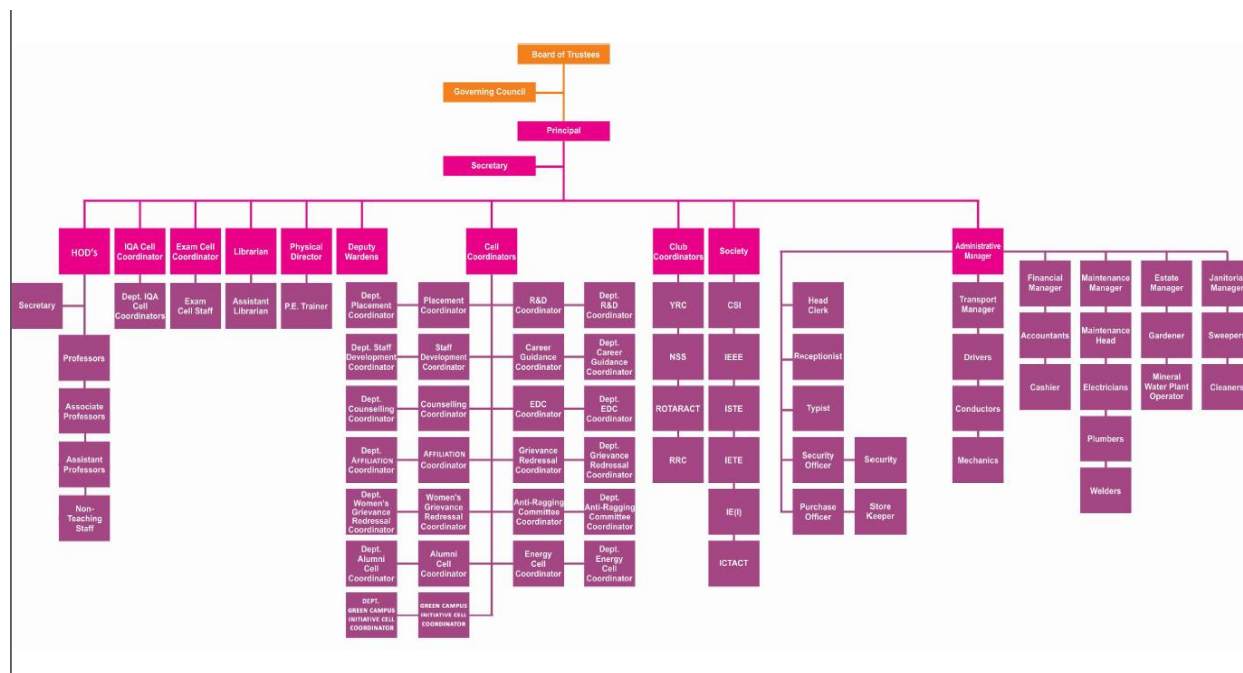

Mandatory Disclosure

Details of the Institution Pertaining to AICTE	
AICTE Permanent Institute Id	1-5029546
Date of Last Approval	30.04.2020 (2020-2021)
Brief details of Institution	
Name of the Institution	Mahath Amma Institute of Engineering and Technology
Address of the Institution	N.M. Nagar, Sithannaval Road, Ariyur, Annaval, Pudukkottai, Tamil Nadu - 622101
Location Map of the Institution	
City & Pincode	Pudukkottai – 622101
State/UT	Tamil Nadu
Longitude & Latitude	10.425693, 78.746810
Phone numbers	73391 28011, 80569 28011
Office Hours	10:00 a.m. to 4:00 p.m.
Academic Hours	9:30 a.m. to 4:45 p.m.
Email	info@maietpdk.org
Website	www.maietpdk.org
Nearest Railway Station	Pudukkottai - 11 kms
Nearest Airport	Thiruchirappalli – 43 kms
Type of Institution	
Type of Institution	Private – Self Financed
Details of Sponsoring Trust	
Name of the organization running the Institution	Mahamuth Ammal Educational Trust
Type of Organization	Trust
Address of the Organization	#44 & 45, AMA Nagar, Nizam Colony, Pudukkottai
Registered with	District Registrar Office, Pudukkottai.
Registration Date	23.01.2006
Website of the Organization	www.maietpdk.org
Details of the Affiliating University	
Name of the Affiliating University	Anna University, Chennai
Address	Anna University – Chennai, Guindy, Chennai – 600 025
Website	www.annauniv.edu
Latest Affiliation Period	2020-2021

Organization Chart

Student Feedback Mechanism on Institutional Governance/Faculty Performance	
Yes	Available
Grievance Redressal Mechanism for Faculty, Staff and Students	
Yes	Available

Course Details	
Name of the Course	Intake Details
BE – Civil Engineering	60
BE - Computer Science & Engineering	60
BE – Electronics & Communication Engineering	60
BE – Electrical & Electronics Engineering	60
BE – Mechanical Engineering	60
ME – Computer Science & Engineering	24
ME – Embedded System Technologies	24
ME – Structural Engineering	24
ME – Power Systems Engineering	24
ME – Engineering Design	24