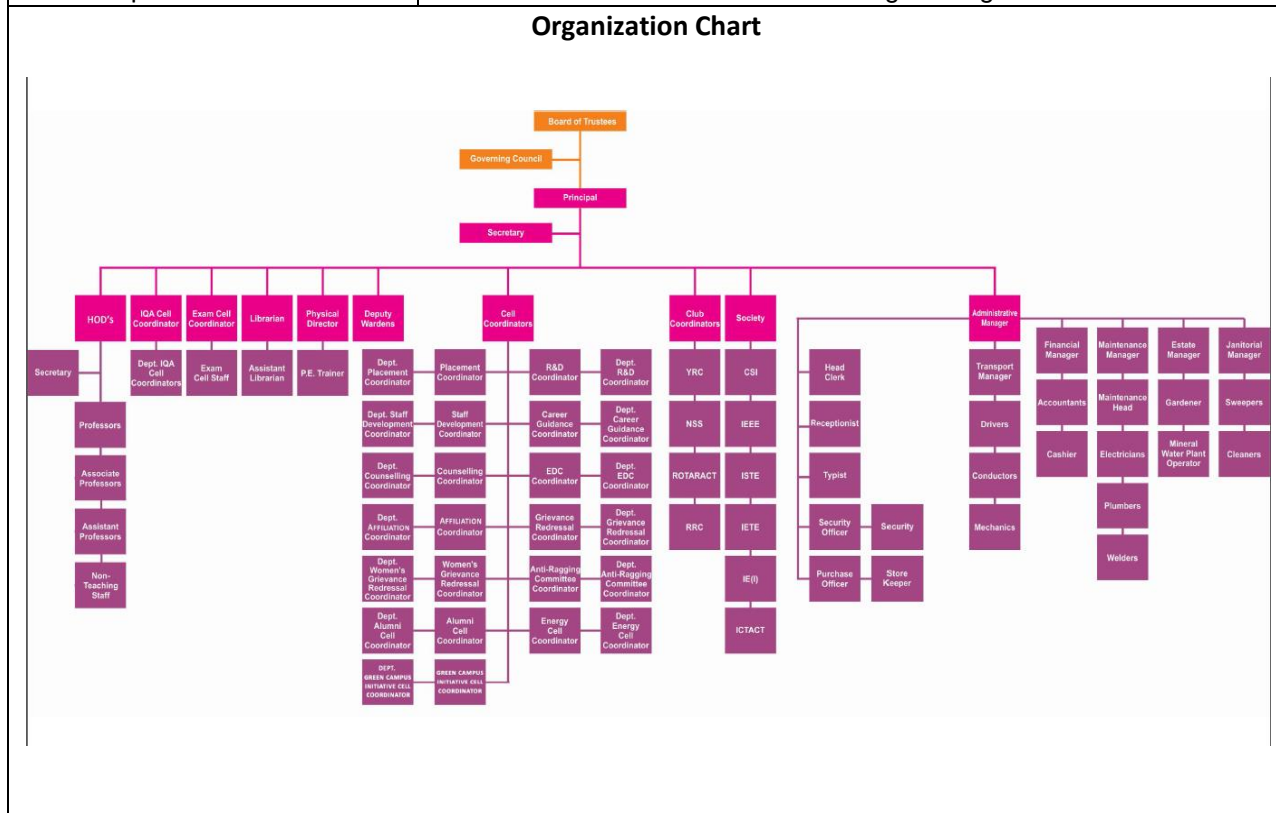

Mandatory Disclosure

Details of the Institution Pertaining to AICTE	
AICTE Permanent Institute Id	1-5029546
Date of Last Approval	30.04.2021 (2021-2022)
Brief details of Institution	
Name of the Institution	Mahath Amma Institute of Engineering and Technology
Address of the Institution	N.M. Nagar, Sithannavasal Road, Ariyur, Annavasal, Pudukkottai, Tamil Nadu - 622101
Location Map of the Institution	
City & Pincode	Pudukkottai – 622101
State/UT	Tamil Nadu
Longitude & Latitude	10.425693, 78.746810
Phone numbers	73391 28011, 80569 28011
Office Hours	10:00 a.m. to 4:00 p.m.
Academic Hours	9:30 a.m. to 4:45 p.m.
Email	info@maietpdk.org
Website	www.maietpdk.org
Nearest Railway Station	Pudukkottai - 11 kms
Nearest Airport	Thiruchirappalli – 43 kms
Type of Institution	
Type of Institution	Private – Self Financed
Details of Sponsoring Trust	
Name of the organization running the Institution	Mahamuth Ammal Educational Trust
Type of Organization	Trust
Chairman	Rtn.N.Mohamed Nazar
Address of the Organization	#44 & 45, AMA Nagar, Nizam Colony, Pudukkottai
Registered with	District Registrar Office, Pudukkottai.
Registration Date	23.01.2006
Website of the Organization	www.maietpdk.org
Details of the Affiliating University	
Name of the Affiliating University	Anna University, Chennai
Address	Anna University – Chennai, Guindy, Chennai – 600 025
Website	www.annauniv.edu
Latest Affiliation Period	2021-2022

Student Feedback Mechanism on Institutional Governance/Faculty Performance	
Yes	Available
Grievance Redressal Mechanism for Faculty, Staff and Students	
Yes	Available

Course Details	
Name of the Course	Intake Details
BE - Computer Science & Engineering	60
BE – Electrical & Electronics Engineering	60
BE – Mechanical Engineering	120
ME – Computer Science & Engineering	24
ME – Embedded System Technologies	24
ME – Structural Engineering	24
ME – Power Systems Engineering	24
ME – Engineering Design	24